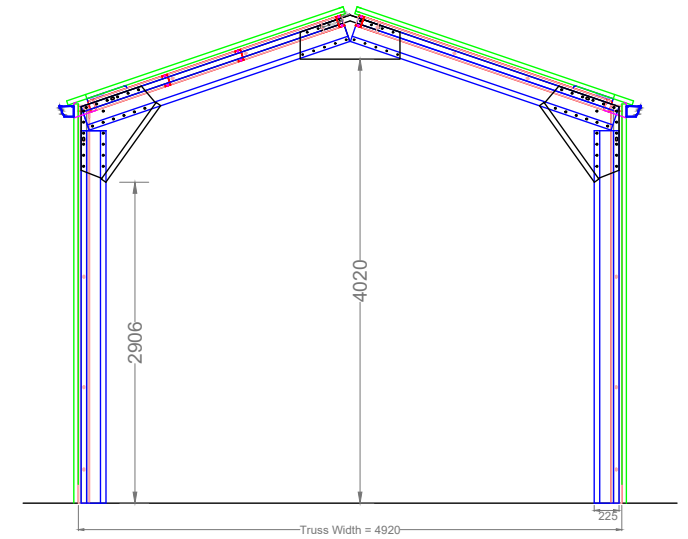

Plan View 1:50

Section A-A 1:50

<b>Title:-</b> Bus Eireann Athlone Depot	<b>Drawing No.-</b> 001	<b>Scale:-</b> 1:50	<b>Issue Date:-</b> 04/03/2026	<b>Drawn By:-</b> V V	COPYRIGHT this drawing is protected by copyright and must not be reproduced in any form without the prior written consent of Shanette	Tullamore Rd, Kilbeggan, Co. Westmeath Tel: 05793 32294
<b>Drawing Status:-</b> Design Stage	<b>Drawing Title</b> Plan View & Section	<b>Revision:-</b> -	<b>Revision Date:-</b> --/--/----	<b>Drawing Size:-</b> A3	DRAWINGS are for guideline purposes only For visual purposes only and may not be representative of the finished product	Fax: 05793 32900 Web: www.shanette.ie Email: info@shanette.ie